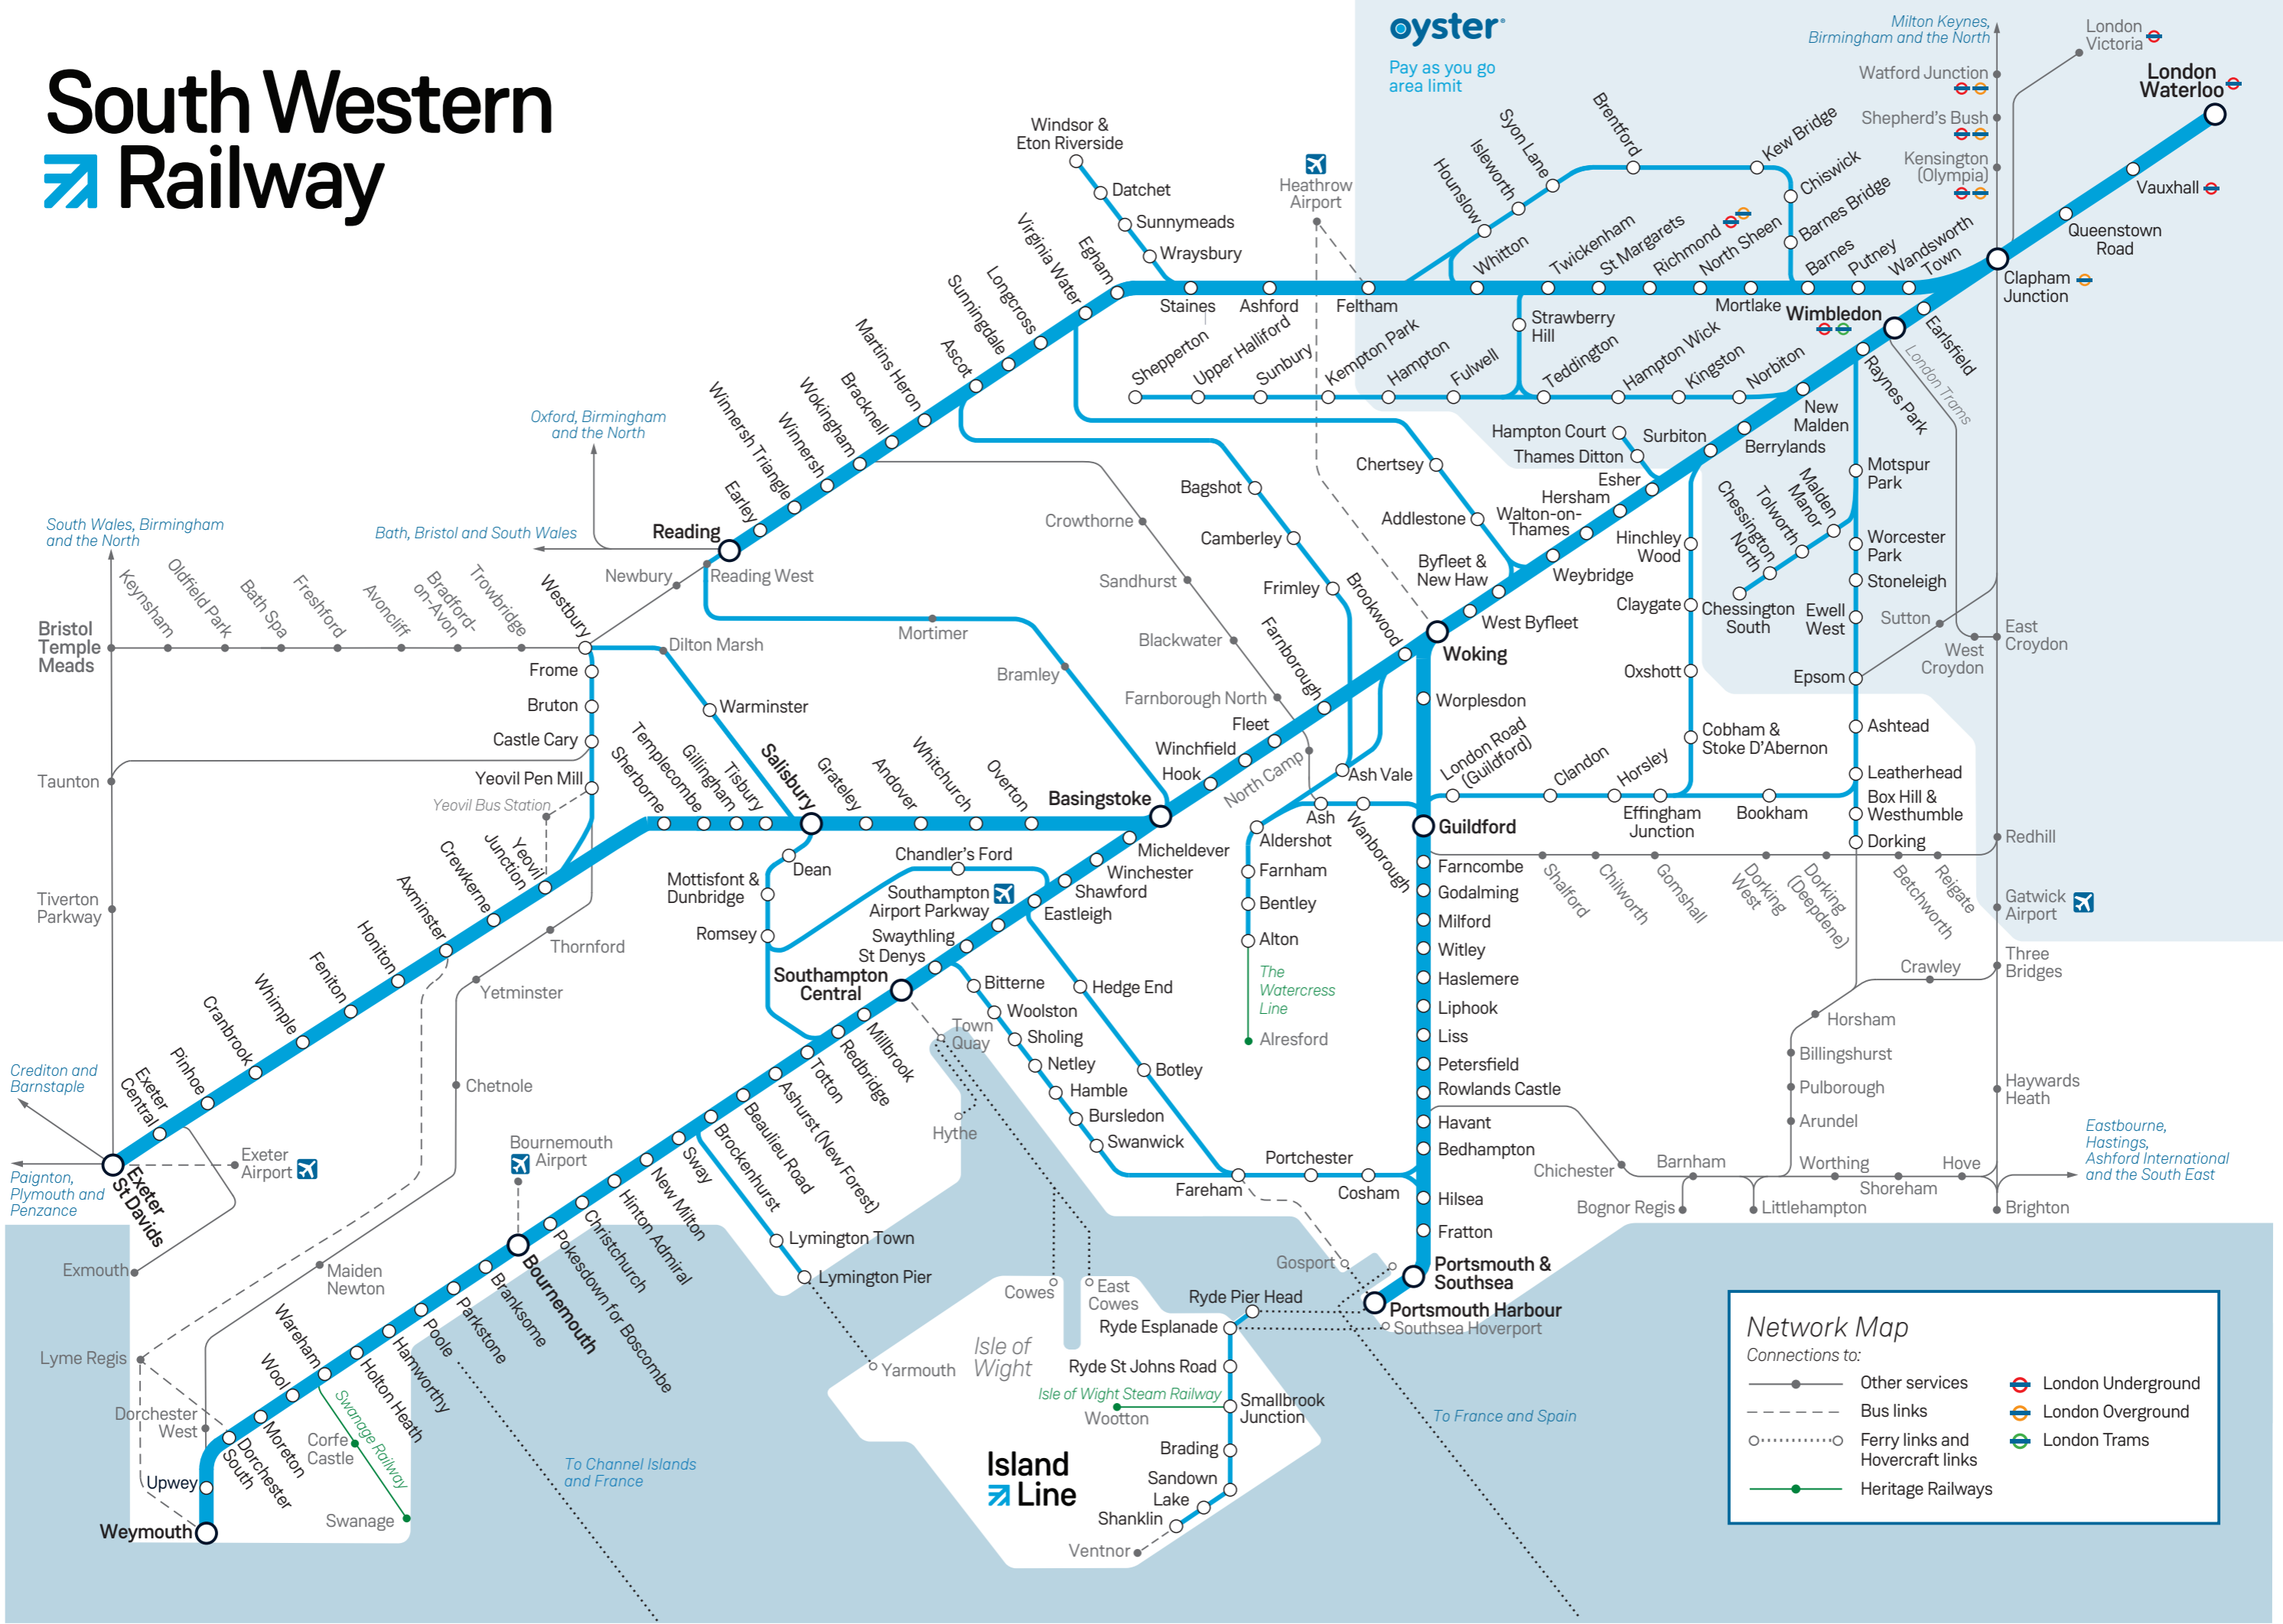

South Western Railway

Pay as you go
area limit

Network Map

Connections to:

- Other services
- Bus links
- Ferry links and Hovercraft links
- Heritage Railways
- London Underground
- London Overground
- London Trams